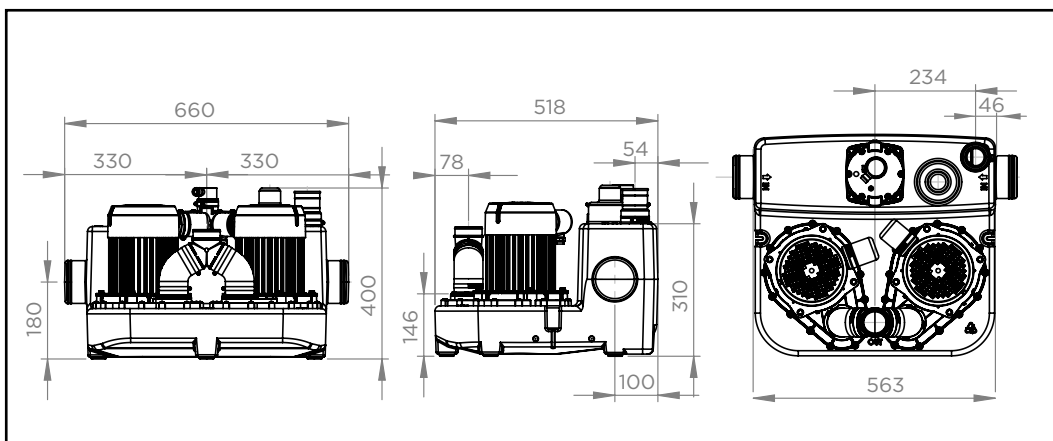

**AR** بيكرتالنا قيرط

**100x120**

**40x60**

- \* =
- \* =
- \* =
- \* /

- \* + =
- \* =
- \* + =

1

MAINTENANCE

2

1

2

1

2

**SANICUBIC 2 GR HP S**

EN12050-1

220-240 V - 50-60 Hz - 5000 W - 33 Kg

Max temperature: 90°C for 5min